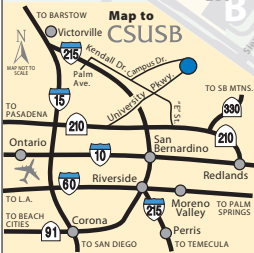

CALIFORNIA STATE UNIVERSITY SAN BERNARDINO

5500 University Parkway, San Bernardino, CA 92407-2393
(909) 537-5000 • <http://www.csusb.edu>

Campus Map 2012

July 31, 2012

Legend

- Disability/Medical Parking Areas
- Parking Permit Dispensers*
- Emergency Phones
- Information Center (IC)